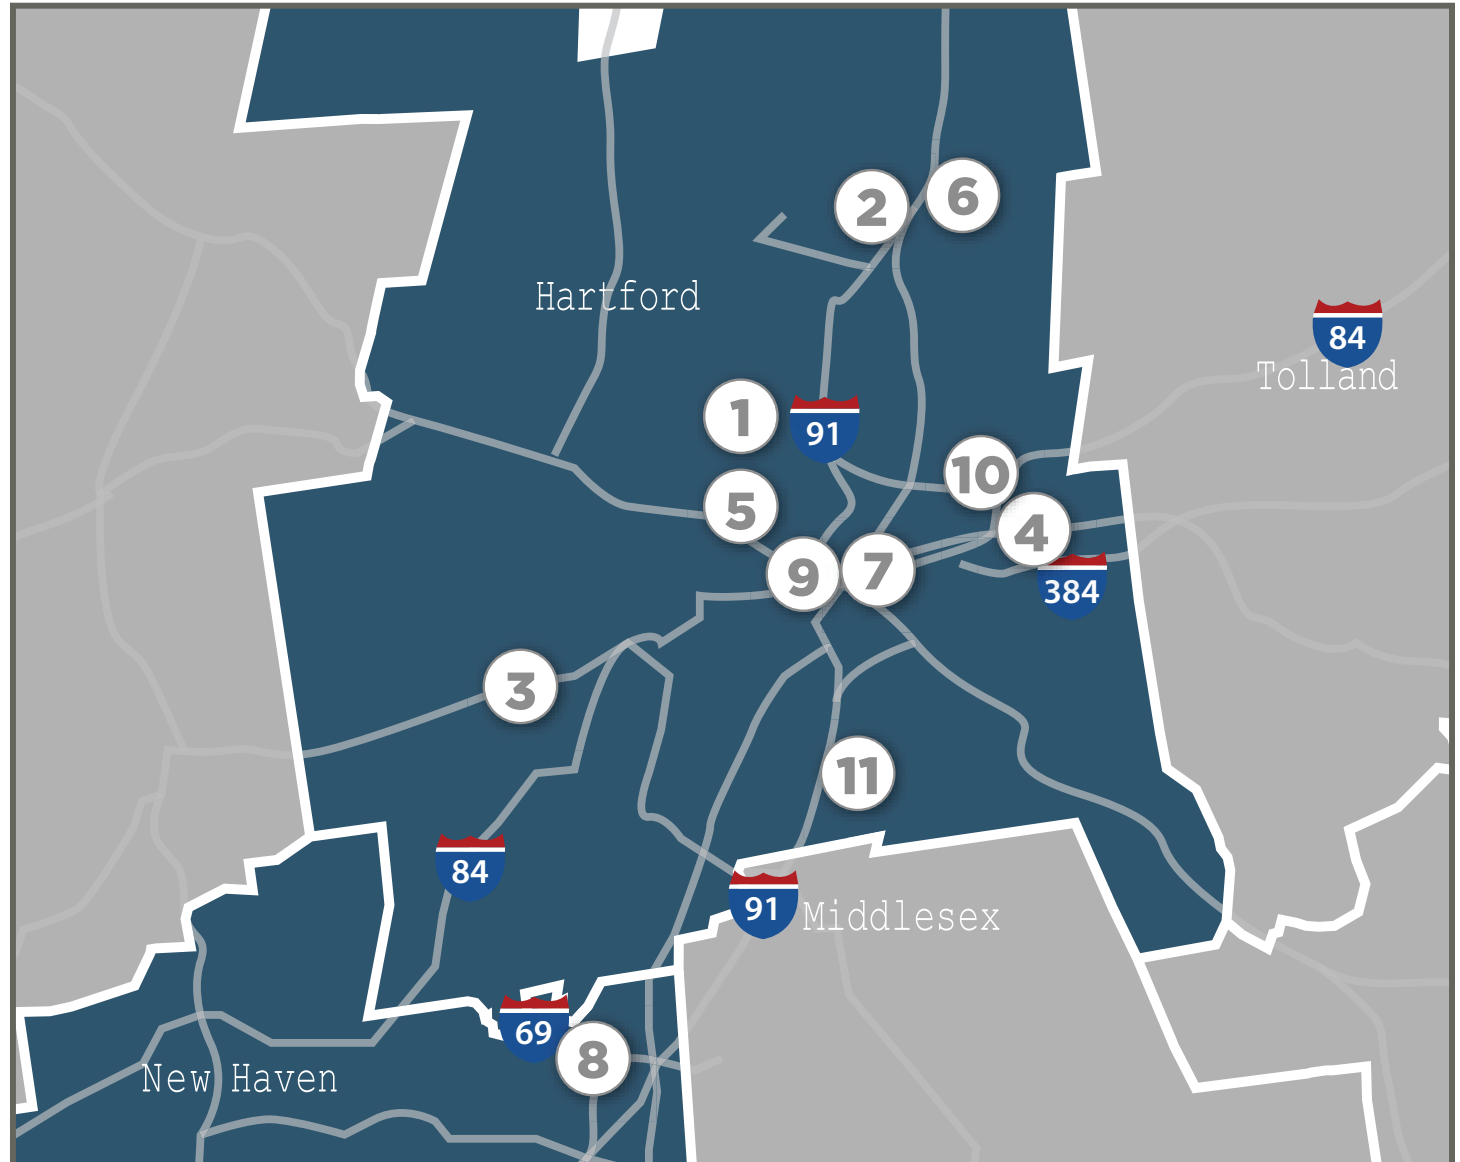

- 1. TOUCHPOINTS AT BLOOMFIELD**
140 Park Ave, Bloomfield CT 06002
860.243.9591 | 860.761.2661
- 2. TOUCHPOINTS AT CHESTNUT**
171 Main St. E. Windsor, CT 06088
860.292.5394 | 860.623.7928
- 3. TOUCHPOINTS AT FARMINGTON**
20 Scott Swamp Rd. Farmington, CT 06032
860.677.7707 | 860.676.0778
- 4. TOUCHPOINTS AT MANCHESTER**
333 Bidwell St. Manchester, CT 06040
860.533.3086 | 860.645.4888
- 5. CHELSEA PLACE**
25 Lorraine St. Hartford, CT 06105
860.233.8241 | 860.233.1257
- 6. FRESH RIVER**
96 Prospect Hill Rd. E. Windsor CT 06088
860.623.9846 | 860.292.2949
- 7. PARKVILLE**
5 Greenwood Street, Hartford, CT 06106
860-236-2901 | 860-233-1991
- 8. SILVER SPRINGS**
33 Roy St. Meriden, CT 06450
203.237.8457 | 203.630.4409
- 9. TRINITY HILL**
151 Hillside Ave. Hartford, CT 06106
860.951.1060 | 860.761.2661
- 10. WESTSIDE**
349 Bidwell St. Manchester CT 06040
860.647.9191 | 860.646.8598
- 11. 60 WEST**
60 West Street, Rocky Hill, CT 06067
860.529.0880 | 860.529.0860