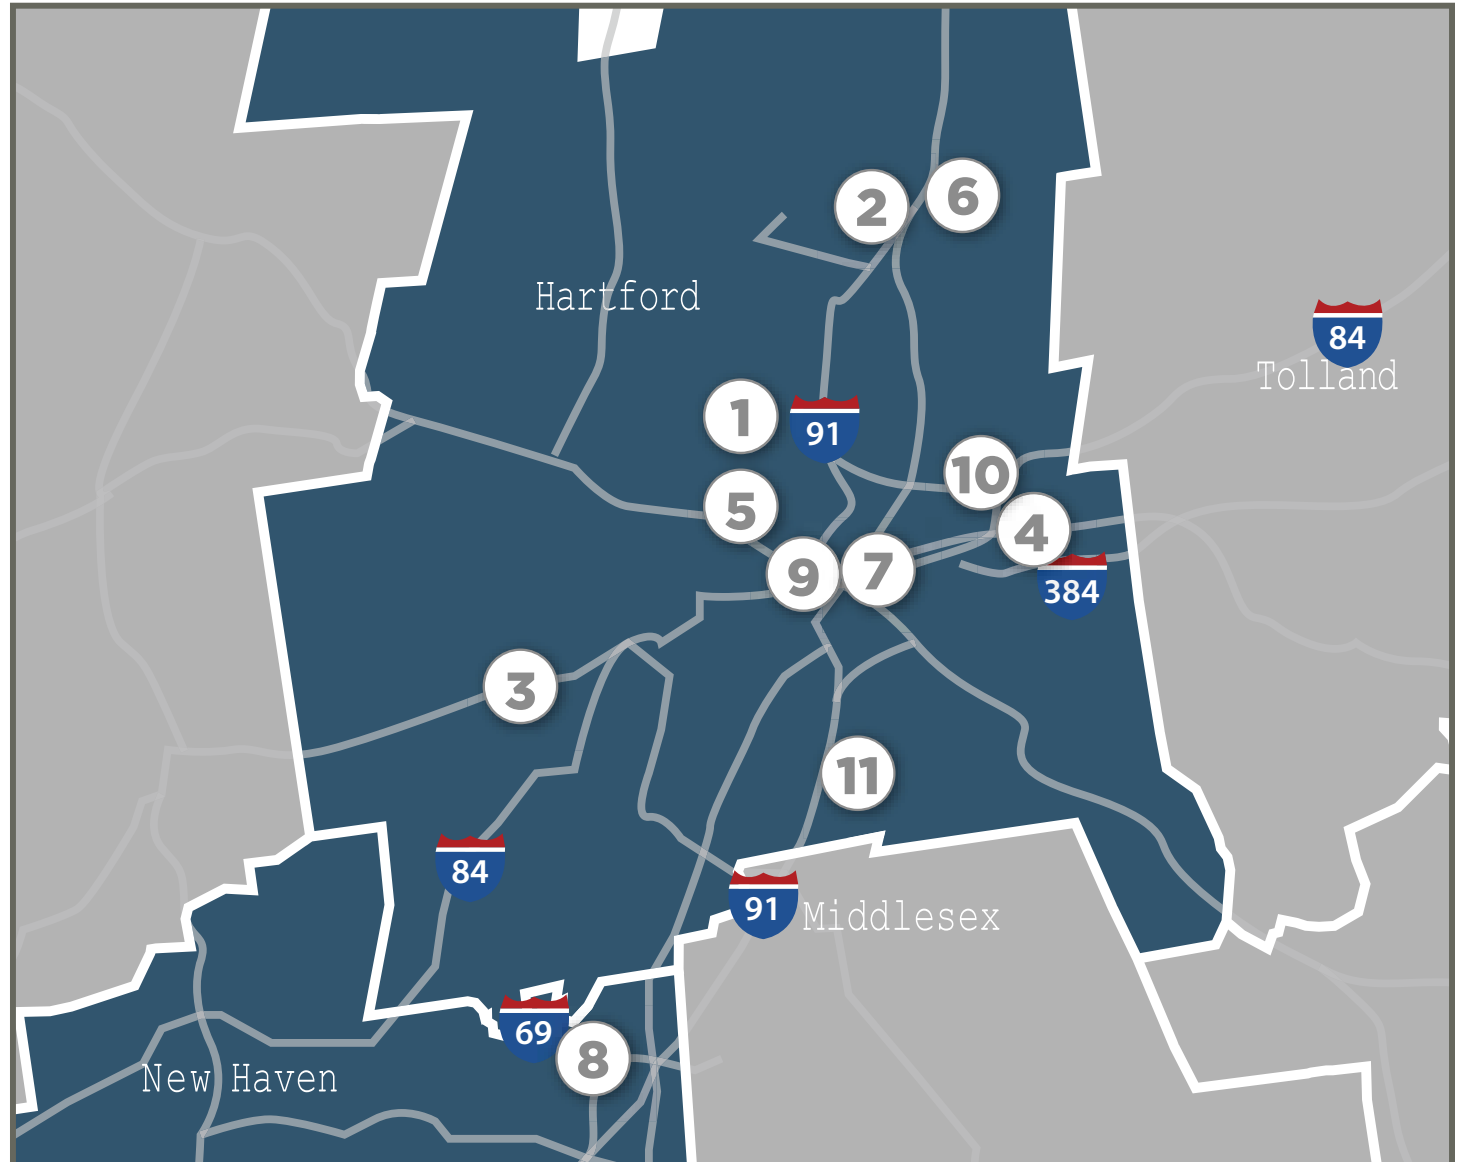

- 1. TOUCHPOINTS AT BLOOMFIELD**
140 Park Ave, Bloomfield CT 06002
860.243.9591 | 860.761.2661
- 2. TOUCHPOINTS AT CHESTNUT**
171 Main St. E. Windsor, CT 06088
860.292.5394 | 860.623.7928
- 3. TOUCHPOINTS AT FARMINGTON**
20 Scott Swamp Rd. Farmington, CT 06032
860.677.7707 | 860.676.0778
- 4. TOUCHPOINTS AT MANCHESTER**
333 Bidwell St. Manchester, CT 06040
860.533.3086 | 860.645.4888
- 5. CHELSEA PLACE**
25 Lorraine St. Hartford, CT 06105
860.233.8241 | 860.233.1257
- 6. FRESH RIVER**
96 Prospect Hill Rd. E. Windsor CT 06088
860.623.9846 | 860.292.2949
- 7. PARKVILLE**
5 Greenwood Street, Hartford, CT 06106
860-236-2901 | 860-233-1991
- 8. SILVER SPRINGS**
33 Roy St. Meriden, CT 06450
203.237.8457 | 203.630.4409
- 9. TRINITY HILL**
151 Hillside Ave. Hartford, CT 06106
860.951.1060 | 860.761.2661
- 10. WESTSIDE**
349 Bidwell St. Manchester CT 06040
860.647.9191 | 860.646.8598
- 11. 60 WEST**
60 West Street, Rocky Hill, CT 06067
860.529.0880 | 860.529.0860